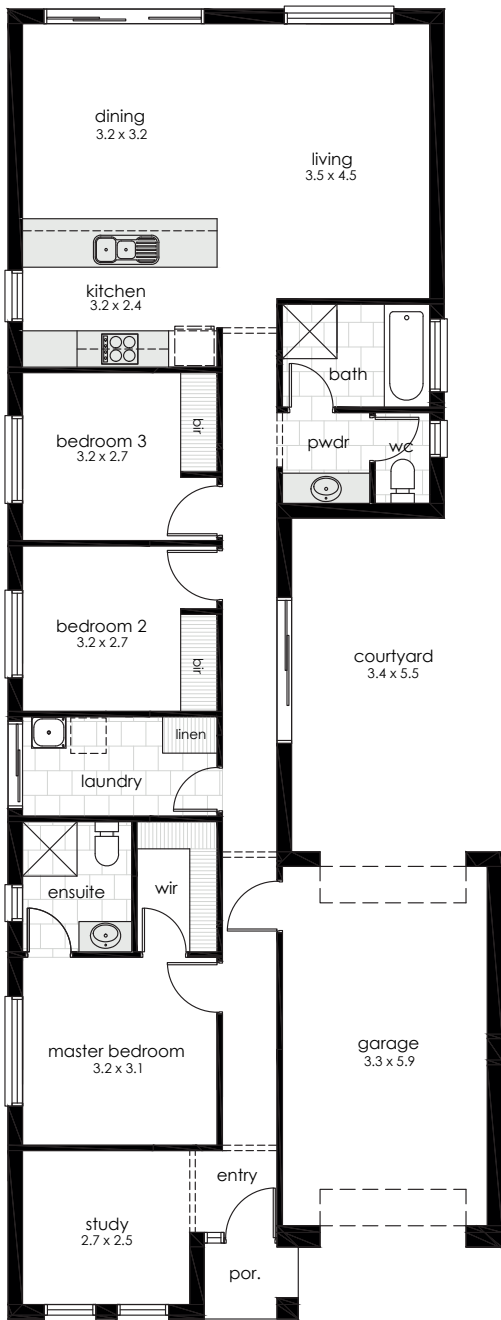

ARDEN

3  2  1 

DIMENSIONS

Living	119
Garage	24.1
Porch	1.8
Total area	144.9m²
House width	8.15
House length	21.62

All facade images are for illustrative purposes only. Materials, colours and inclusions may vary.